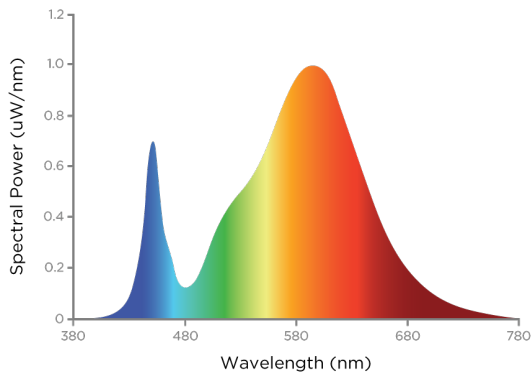

### SPD

**Source Type:** LED

**Colour Temperature:** 3000K