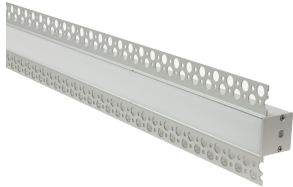

Project:	
Location:	
Model#: PF122525-1.2MK-AL	Type:
Client:	Qty:
Prepared by:	Date:

**SERIES SPECIFICATIONS**

Suitable for 12mm Tape Light, the drywall recessed PF extrusion emits a uniform glow perfect for your architectural needs

**ELECTRICAL SPECIFICATIONS**

**Max On-Delay:** 1S

**PHYSICAL SPECIFICATIONS**

**Finish Colour:** Matte Aluminium  
**Lens Material:** PMMA

**Finish Type:** Anodized  
**Lens Type:** Frosted

**Housing Material:** Aluminium