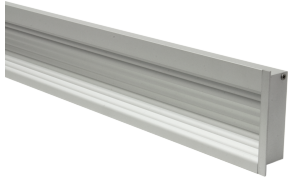

Project:	
Location:	
Model#: RS123070-1.2MK-AL	Type:
Client:	Qty:
Prepared by:	Date:

**SERIES SPECIFICATIONS**

Suitable for 12mm Tape Light, the drywall recessed RS extrusion emits a uniform glow perfect for your pathway and other architectural needs

**ELECTRICAL SPECIFICATIONS**

**Max On-Delay:** 1S

**PHYSICAL SPECIFICATIONS**

**Finish Colour:** Matte Aluminium  
**Lens Material:** PMMA

**Finish Type:** Anodized  
**Lens Type:** Frosted

**Housing Material:** Aluminium