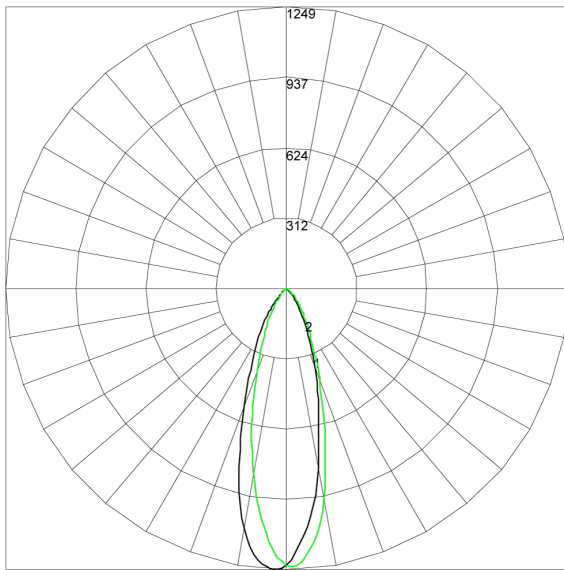

Project:	
Location:	
Model#: EUG3730K-120-BK	Type:
Client:	Qty:
Prepared by:	Date:

**SERIES SPECIFICATIONS**

To supply Tamlite EUG series of LED fixtures as specified. The luminaire shall operate at 120Vac and use a TRIAC dimmable, constant current type Integral driver. The housing shall be constructed of die cast Aluminium finished with a textured powder coat over a chromate conversion coat. All hardware to be stainless steel. Wiring compartment to be Integral with hinged wiring cover. Optics to be constructed of Acrylic and be sealed via captive gasket. Rated for insulated ceiling and air tight applications. Fixture shall be cULus certified

**PERFORMANCE SPECIFICATIONS**

**Luminance Distribution Chart**

Maximum Candela = 1248.77 Located At Horizontal Angle = 180, Vertical Angle = 2  
 # 1 - Vertical Plane Through Horizontal Angles (0 - 180)  
 # 2 - Vertical Plane Through Horizontal Angles (90 - 270)

**Isolux Diagram**

Tamlite Lighting Canada  
 10 Perdue Crt. Caledon, ON  
 EUG3730K-120VAC-WH  
 3 Inch Recessed Gimble, 7 watts, white finish

Horizontal Footcandies  
 Scale: 1 Inch = 10 Ft  
 Light Loss Factor = 1.00  
 Lumens Per Lamp = 511.13  
 Total Lamp Lumens = 511.13  
 Mounting Height = 10.00 Ft  
 Maximum Calculated Value = 12.30 Fc  
 Arrangement: Single