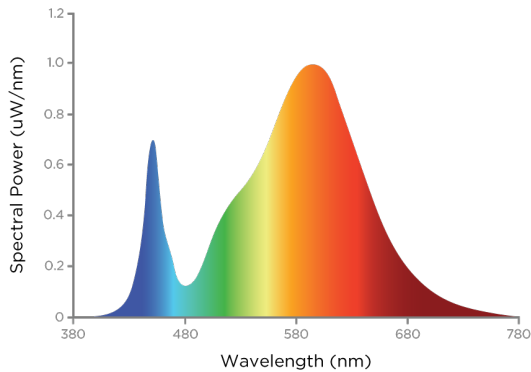

Project:	
Location:	
Model#: EUG3730K-120-BK	Type:
Client:	Qty:
Prepared by:	Date:

LED SPECIFICATIONS

SPD

Source Type: LED
L90: 25,000 Hrs.
Duv: 0.000356

CRI: >90
Colour Temperature: 3000K

L70: 40000 Hrs.
Chromaticity: x=0.4608 y=0.4118

ELECTRICAL SPECIFICATIONS

Input Voltage: 120Vac
Current Draw at 120Vac: 0.0652A
Max Operating Case Temperature: 40C
Over Temperature Protection: Auto
Recovery. Returning to normal after over temperature is removed.

Input Frequency: 50-60 hz
Max On-Delay: < 0.75 S
Dimming: TRIAC (1-10Vdc, 10% Min Light Level)
Short Circuit Protection: Auto Recovery.
The output shall return to normal when the fault condition is removed.

Fixture Draw: 7.074W
Power Factor at 120Vac: > 0.90
Dimming Current mA: .5mA draw

PHYSICAL SPECIFICATIONS

Finish Colour: Black
Mounting: Recessed

Finish Type: Powder Coated
Housing Material: Die-cast Aluminium

Wiring: Internal Junction
Lens Material: UV Stabilized Acrylic

SHIPPING INFORMATION

OrderingCode(s): EUG3730K-120-BK

Box Quantity: 1