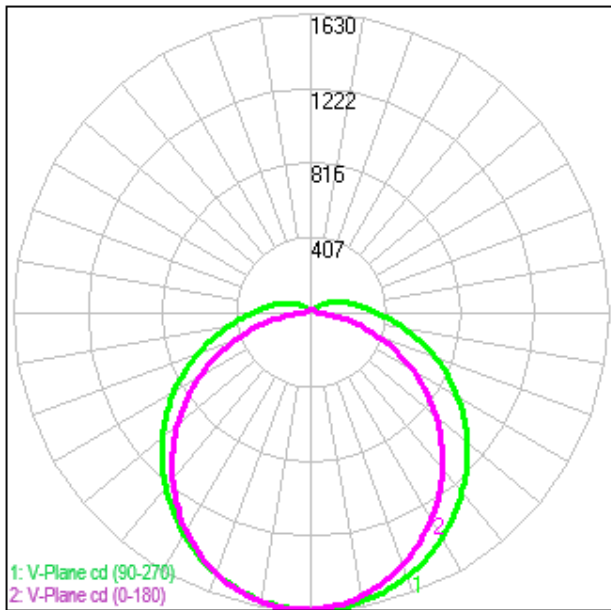

Project:	
Location:	
Model#: VPS440SW-WRV	Type:
Client:	Qty:
Prepared by:	Date:

SERIES SPECIFICATIONS

To supply Tamlite VPS Contractor Series of LED vapour proof fixtures as specified. The luminaire shall operate at 120-347Vac and be suitable for 1-10Vdc dimming and provide for three levels of wattage. The housing shall be constructed of Bayer® polycarbonate with a clamp down opal Bayer® polycarbonate lens. The fixture shall be IP65 rated and include an IP66 strain relief. A durable formed gasket shall be provided between the enclosure and the lens. All parts shall be corrosion resistant. The LED shall be supplied with the luminaire. The selectable white shall be 3500K, 4000K or 5000K. The fixture shall be cULus and DLC Listed.

PERFORMANCE SPECIFICATIONS

Luminance Distribution Chart

Isolux Diagram

Project:	
Location:	
Model#: VPS440SW-WRV	Type:
Client:	Qty:
Prepared by:	Date:

Zonal Lumen Summary

Zone	Lumens	Zone	Lumens	Zone	Lumens	Zone	Lumens	Zone	Lumens	Zone	Lumens
0-10	153.84	30-40	810.74	60-70	673.03	90-100	182.23	120-130	32.71	150-160	7.6
10-20	440.46	40-50	856.09	70-80	484.42	100-110	112.33	130-140	16.09	160-170	4.76
20-30	668.26	50-60	805.86	80-90	294.92	110-120	62.85	140-150	10.19	170-180	1.63