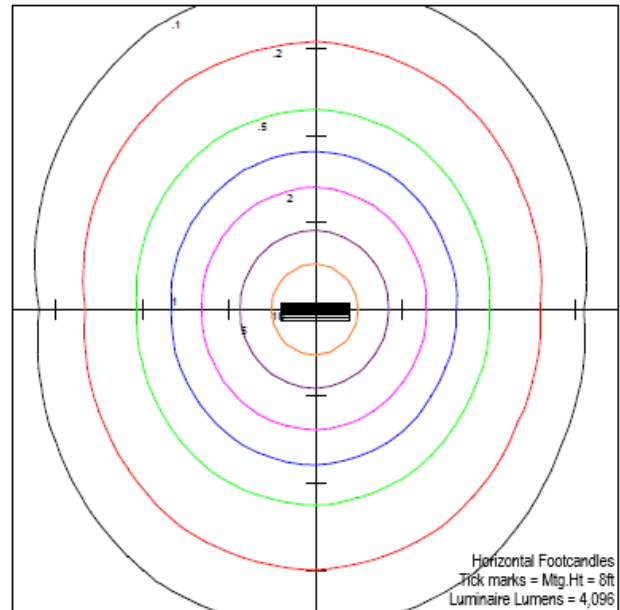

Project:	
Location:	
Model#: VPS440SW-WRV	Type:
Client:	Qty:
Prepared by:	Date:

SERIES SPECIFICATIONS

To supply Tamlite VPS Contractor Series of LED vapour proof fixtures as specified. The luminaire shall operate at 120-347Vac and be suitable for 1-10Vdc dimming and provide for three levels of wattage. The housing shall be constructed of Bayer® polycarbonate with a clamp down opal Bayer® polycarbonate lens. The fixture shall be IP65 rated and include an IP66 strain relief. A durable formed gasket shall be provided between the enclosure and the lens. All parts shall be corrosion resistant. The LED shall be supplied with the luminaire. The selectable white shall be 3500K, 4000K or 5000K. The fixture shall be cULus and DLC Listed.

PERFORMANCE SPECIFICATIONS

Luminance Distribution Chart

Isolux Diagram

Project:	
Location:	
Model#: VPS440SW-WRV	Type:
Client:	Qty:
Prepared by:	Date:

Zonal Lumen Summary

Zone	Lumens	Zone	Lumens	Zone	Lumens	Zone	Lumens	Zone	Lumens	Zone	Lumens
0-10	153.84	30-40	810.74	60-70	673.03	90-100	182.23	120-130	32.71	150-160	7.6
10-20	440.46	40-50	856.09	70-80	484.42	100-110	112.33	130-140	16.09	160-170	4.76
20-30	668.26	50-60	805.86	80-90	294.92	110-120	62.85	140-150	10.19	170-180	1.63