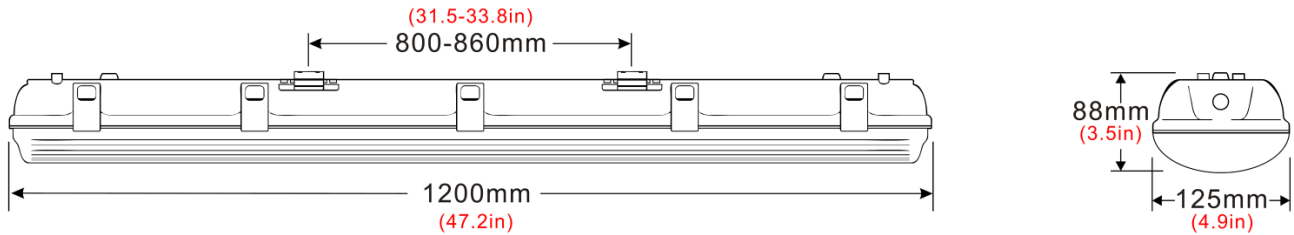

Project:	
Location:	
Model#: VPS440SW-WRV	Type:
Client:	Qty:
Prepared by:	Date:

ELECTRICAL SPECIFICATIONS

Input Voltage: 120-347Vac
Current Draw at 120Vac: 0.3465
Power Factor at 120Vac: > 0.90
THD at 120Vac(%): < 10%
Dimming: 0-10Vdc, (0% Min Light Level)
Driver Certifications: c-RU-us Class 2, FCC Part 15 Class B, RoHS

Input Frequency: 50/60 hz
Current Draw at 277Vac: 0.1494
Power Factor at 277Vac: > 0.90
THD at 277Vac(%): < 10%
Over Temperature Protection: Auto Recovery, The fixture shall shut down and return to operation when the temperature returns to normal.

Fixture Draw: 41.38
Current Draw at 347Vac: 0.1193
Power Factor at 347Vac: > 0.90
THD at 347Vac(%): < 10%
Short Circuit Protection: Auto Recovery. The output shall return to normal when the fault condition is removed.

PHYSICAL SPECIFICATIONS

Finish Colour: Grey
Mounting: Surface, Suspended
Lens Type: Opal

Finish Type: Dye injected polycarbonate
Housing Material: Polycarbonate with Grey pigment powder
Reflector Material: Painted Steel

Wiring: 3 Conductor 18AWG
Lens Material: Poly Carbonate
Entries: Supplied with wet location fitting. Other knockout points also on housing.

SHIPPING INFORMATION

OrderingCode(s): VPS440SW-WRV

Box Quantity: 1

Carton Quantity: 6

LINE DRAWING

Line Drawings