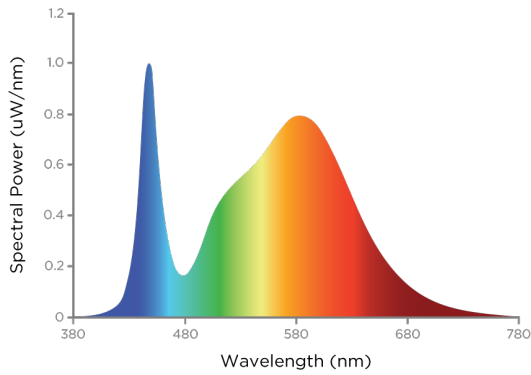

## PERFORMANCE SPECIFICATIONS

Luminance Distribution Chart

#1 V-plane cd (90-270)  
#2 V-plane cd (0-180)

Isolux Diagram

**Initial Lumen Output:** 2120lm

**Certification Standards:** cETLus, UL-773A

**Efficacy:** 68.8lm/W

**SPD**

**Source Type:** LED  
**Colour Temperature:** 4000K

**CRI:** >70

**L70:** 40000 Hrs

**ELECTRICAL SPECIFICATIONS**

**Input Voltage:** 120Vac  
**Current Draw@ 120Vac:** 0.2667

**Input Frequency:** 50-60Hz  
**Dimming:** 0-10Vdc, (0% Min Light Level)