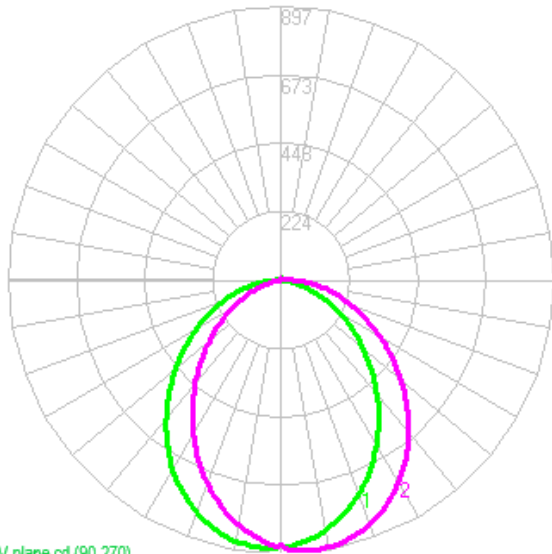

## PERFORMANCE SPECIFICATIONS

Luminance Distribution Chart

#1 V-plane cd (90-270)  
#2 V-plane cd (0-180)

Isolux Diagram

**Initial Lumen Output:** 2120lm

**Certification Standards:** cETLus, UL-773A

**Efficacy:** 68.8lm/W

### Line Drawings