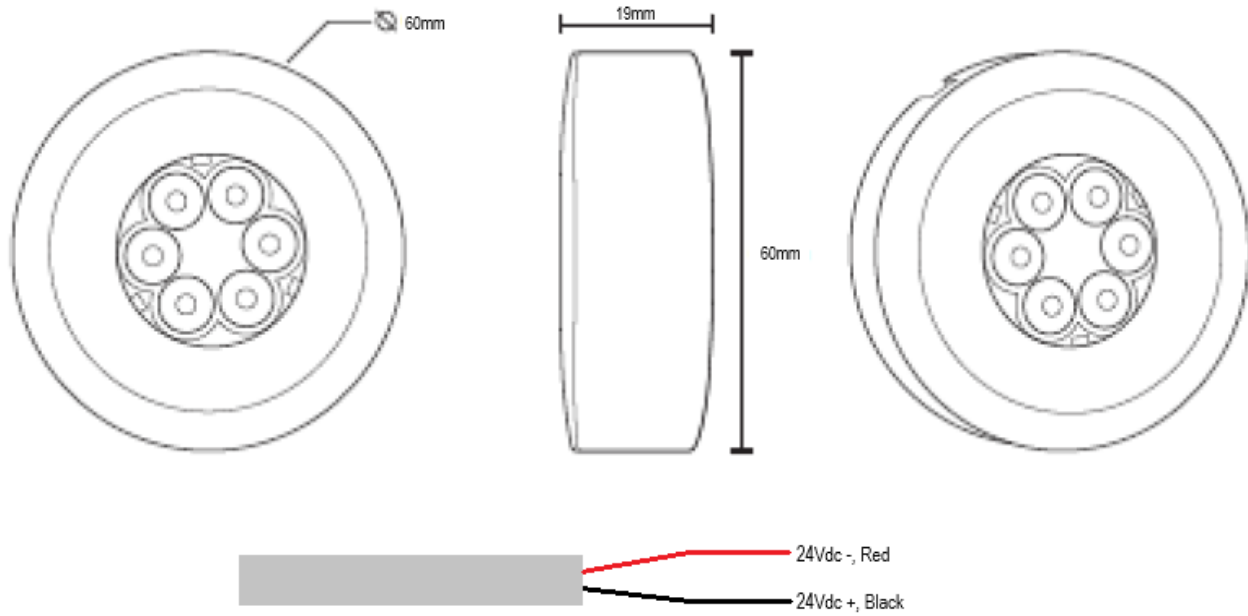

Luminance Distribution Chart

Initial Lumen Output: 178

Beam Angle: 16 deg

Efficacy: 59.19

Field Angle: 35 deg

Isolux Diagram

CBCP: 1,264 CD

Limited Product Warranty: 5 Year(s)

Project:	
Location:	
Model#: PL330K-24V-WH	Type:
Client:	Qty:
Prepared by:	Date:

LED SPECIFICATIONS

SPD

Source Type: LED

Colour Temperature: 3000K

ELECTRICAL SPECIFICATIONS

Input Voltage: 24Vdc

Fixture Draw: 3.00 W

Max On-Delay: < 1S

Dimming: With RF Controls

PHYSICAL SPECIFICATIONS

Finish Colour: White

Wiring: 2 wire

Mounting: Surface or Recessed 59mm dia.

SHIPPING INFORMATION

OrderingCode(s): PL330K-24V-WH

Box Weight: 0.10 kg

Box Quantity: 1

Box Dimensions (L-W-H): 65 x 65 x 20 mm

Project:	
Location:	
Model#: PL330K-24V-WH	Type:
Client:	Qty:
Prepared by:	Date:

LINE DRAWING

Line Drawings

SERIES ARCHITECTURE

Optional Extras: PL-YCON