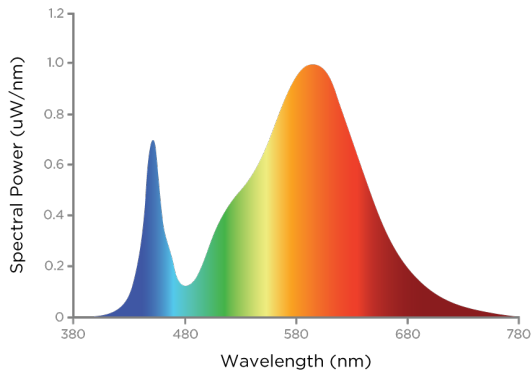

Luminance Distribution Chart

Initial Lumen Output: 178

Beam Angle: 16 deg

Efficacy: 59.19

Field Angle: 35 deg

Isolux Diagram

CBCP: 1,264 CD

Limited Product Warranty: 5 Year(s)

Project:	
Location:	
Model#: PL330K-24V-WH	Type:
Client:	Qty:
Prepared by:	Date:

LED SPECIFICATIONS

SPD

Source Type: LED

Colour Temperature: 3000K

ELECTRICAL SPECIFICATIONS

Input Voltage: 24Vdc

Fixture Draw: 3.00 W

Max On-Delay: < 1S

Dimming: With RF Controls

PHYSICAL SPECIFICATIONS

Finish Colour: White

Wiring: 2 wire

Mounting: Surface or Recessed 59mm dia.

SHIPPING INFORMATION

OrderingCode(s): PL330K-24V-WH