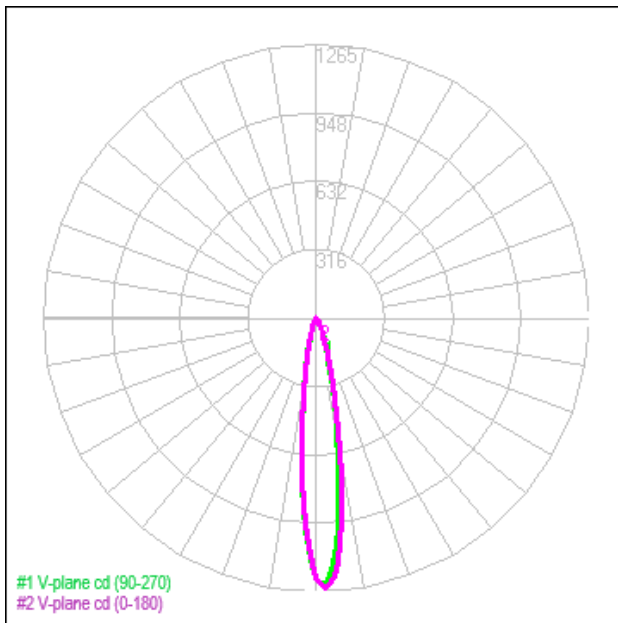

Luminance Distribution Chart

Initial Lumen Output: 178

Beam Angle: 16 deg

Efficacy: 59.19

Field Angle: 35 deg

Isolux Diagram

CBCP: 1,264 CD

Limited Product Warranty: 5 Year(s)

Project:	
Location:	
Model#: PL330K-24V-WH	Type:
Client:	Qty:
Prepared by:	Date:

LED SPECIFICATIONS

SPD

Source Type: LED

Colour Temperature: 3000K

ELECTRICAL SPECIFICATIONS

Input Voltage: 24Vdc

Fixture Draw: 3.00 W

Box Weight: 0.10 kg

Box Quantity: 1

Box Dimensions (L-W-H): 65 x 65 x 20 mm

Project:	
Location:	
Model#: PL330K-24V-WH	Type:
Client:	Qty:
Prepared by:	Date:

LINE DRAWING

Line Drawings

SERIES ARCHITECTURE

Optional Extras: PL-YCON