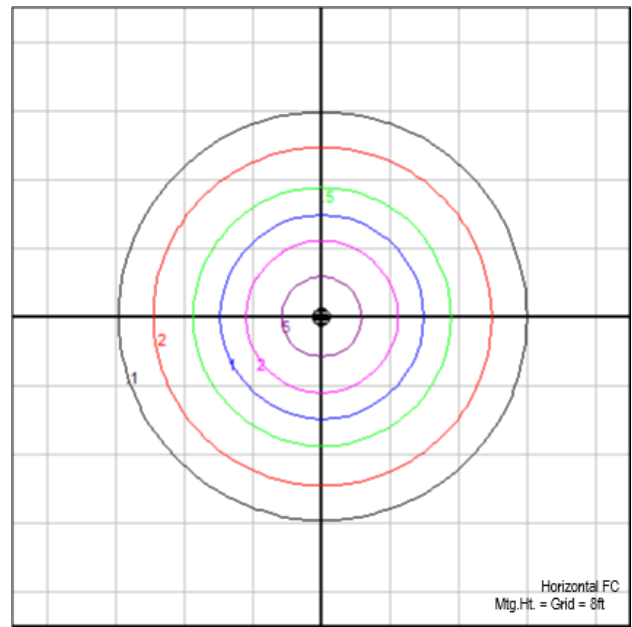

Project:	
Location:	
Model#: SM1224-SW-120-WH	Type:
Client:	Qty:
Prepared by:	Date:

SERIES SPECIFICATIONS

To supply Tamlite SM12 series of LED fixtures as specified

PERFORMANCE SPECIFICATIONS

Luminance Distribution Chart

Isolux Diagram

Zonal Lumen Summary

Zone	Lumens	Zone	Lumens	Zone	Lumens	Zone	Lumens	Zone	Lumens	Zone	Lumens
0-10	63.46	30-40	328.55	60-70	226.97	90-100	0	120-130	0	150-160	0
10-20	181.41	40-50	338.88	70-80	124.84	100-110	0	130-140	0	160-170	0
20-30	273.87	50-60	303.82	80-90	30.25	110-120	0	140-150	0	170-180	0

Total Initial Lumen Output; 1872.05 lm

Project:	
Location:	
Model#: SM1224-SW-120-WH	Type:
Client:	Qty:
Prepared by:	Date:

SHIPPING INFORMATION

OrderingCode(s): SM1224-SW-IP20

Carton Quantity: 10

Box Quantity: 1

Carton Dimensions (I-W-H):

47.2cm(18.58")*34.1cm(13.43")*32.9cm(12.95")

Box Dimensions (L-W-H):

4.7cm(1.8")*34.1cm(13.43")*32.9cm(12.95")

LINE DRAWING

Line Drawings

Project:	
Location:	
Model#: SM1224-SW-120-WH	Type:
Client:	Qty:
Prepared by:	Date: