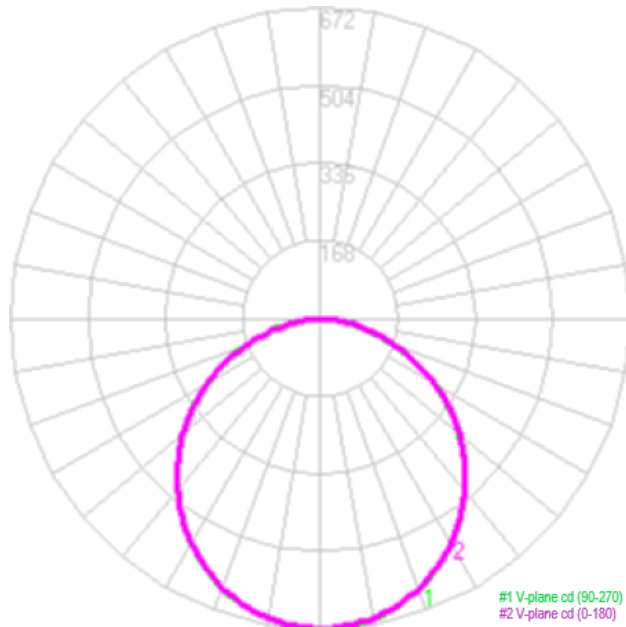

Project:	
Location:	
Model#: SM1224-SW-120-WH	Type:
Client:	Qty:
Prepared by:	Date:

SERIES SPECIFICATIONS

To supply Tamlite SM12 series of LED fixtures as specified

PERFORMANCE SPECIFICATIONS

Luminance Distribution Chart

Isolux Diagram

Zonal Lumen Summary

Zone	Lumens	Zone	Lumens	Zone	Lumens	Zone	Lumens	Zone	Lumens	Zone	Lumens
0-10	63.46	30-40	328.55	60-70	226.97	90-100	0	120-130	0	150-160	0
10-20	181.41	40-50	338.88	70-80	124.84	100-110	0	130-140	0	160-170	0
20-30	273.87	50-60	303.82	80-90	30.25	110-120	0	140-150	0	170-180	0

Total Initial Lumen Output; 1872.05 lm

Project:	
Location:	
Model#: SM1224-SW-120-WH	Type:
Client:	Qty:
Prepared by:	Date:

SHIPPING INFORMATION

OrderingCode(s): SM1224-SW-IP20

Carton Quantity: 10

Box Quantity: 1

Carton Dimensions (I-W-H):

47.2cm(18.58")*34.1cm(13.43")*32.9cm(12.95")

Box Dimensions (L-W-H):

4.7cm(1.8")*34.1cm(13.43")*32.9cm(12.95")

LINE DRAWING

Line Drawings

Project:	
Location:	
Model#: SM1224-SW-120-WH	Type:
Client:	Qty:
Prepared by:	Date: