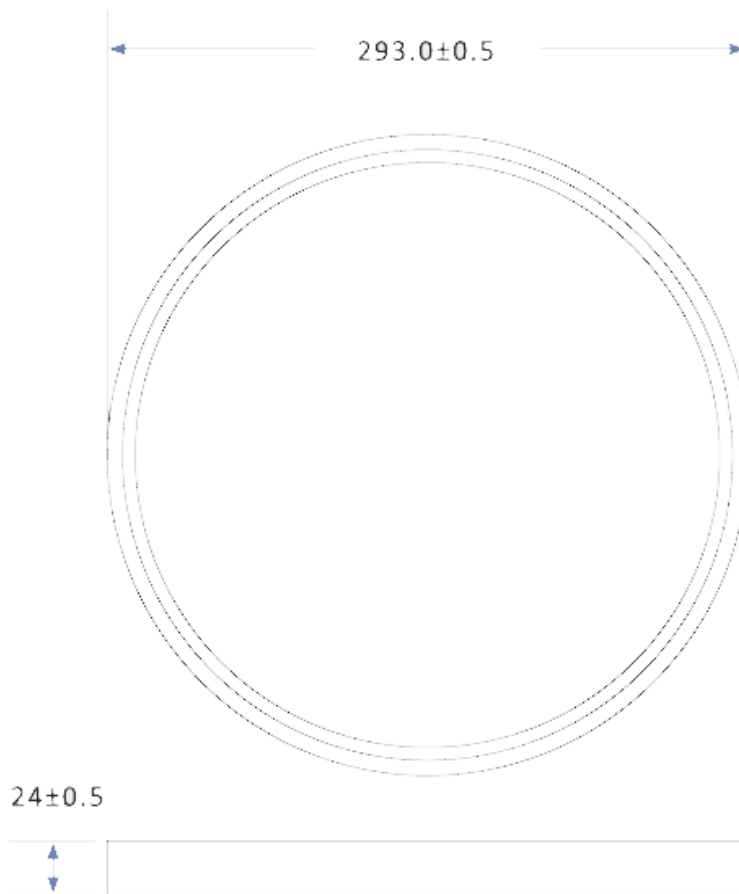

Total Initial Lumen Output; 1872.05 lm

Project:	
Location:	
Model#: SM1224-SW-120-WH	Type:
Client:	Qty:
Prepared by:	Date:

SHIPPING INFORMATION

OrderingCode(s): SM1224-SW-IP20

Carton Quantity: 10

Box Quantity: 1

Carton Dimensions (I-W-H):

47.2cm(18.58")*34.1cm(13.43")*32.9cm(12.95")

Box Dimensions (L-W-H):

4.7cm(1.8")*34.1cm(13.43")*32.9cm(12.95")

LINE DRAWING

Line Drawings

Project:	
Location:	
Model#: SM1224-SW-120-WH	Type:
Client:	Qty:
Prepared by:	Date:

SERIES ARCHITECTURE

Series Architecture

SM - 12 - 24 - sw - 120 - WH -

Part	Size		Wattage		Colour		Voltage		Finish		Mounting Options	
SM	12	12 inch	24	24W	SW	Selectable White	120	120Vac	WH	White	blank	Flush Mount
						3000K, 4000K, 5000K					SFM	Semi Flush Mount