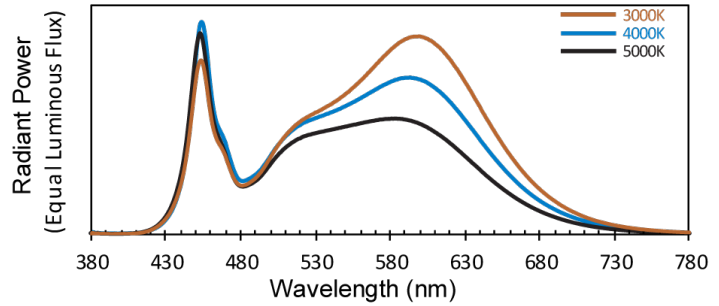

Project:	
Location:	
Model#: BOL8RD4236SWCR-WRV-BK	Type:
Client:	Qty:
Prepared by:	Date:

LED SPECIFICATIONS

R Tables

R1	80
R2	90
R3	97
R4	80
R5	80
R6	87
R7	83
R8	58

R9	2
R10	77
R11	80
R12	70
R13	82
R14	99
R15	72
Ra	85

SPD