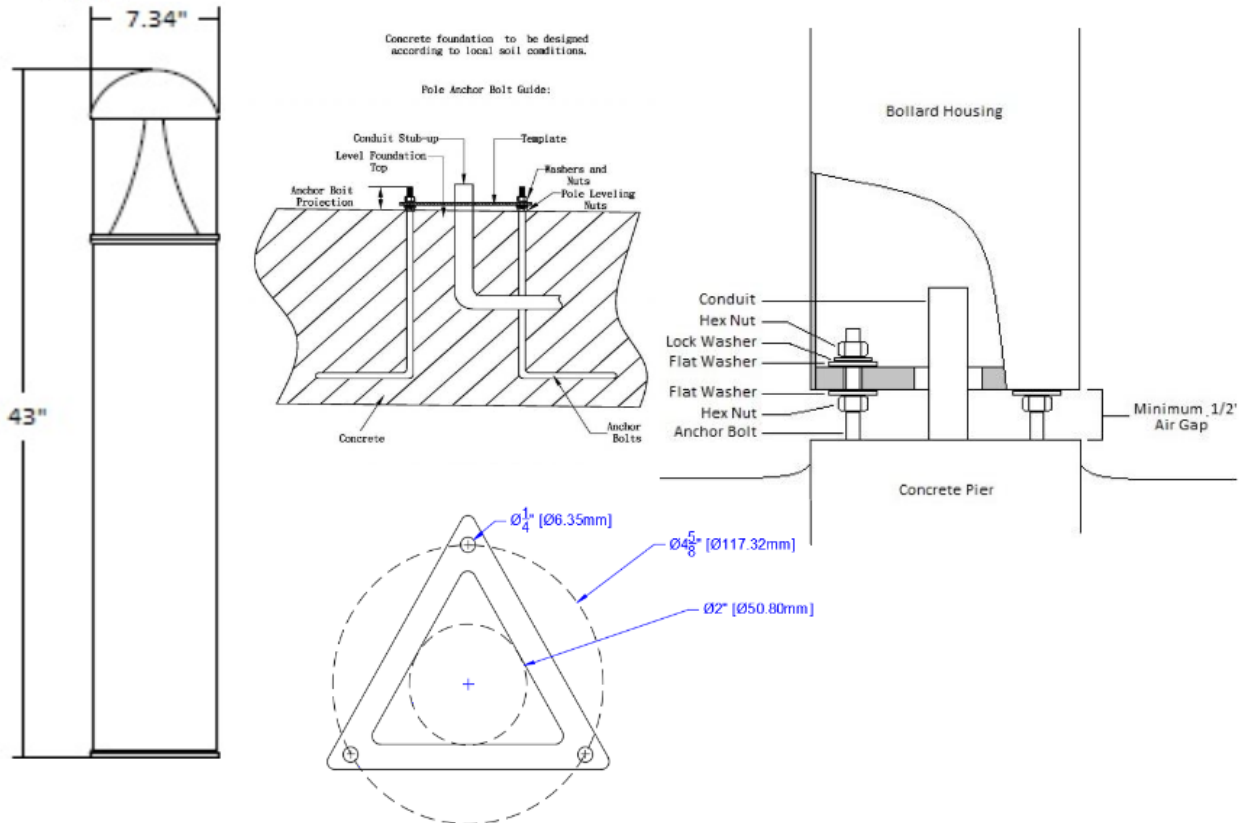

Project:	
Location:	
Model#: BOL8RD4236SWCR-WRV-BK	Type:
Client:	Qty:
Prepared by:	Date:

LINE DRAWING

Line Drawings

Note; TamLite Lighting does not make any stipulations as to concrete or earthworks. Please contact a professional engineer or your authority having jurisdiction for further details