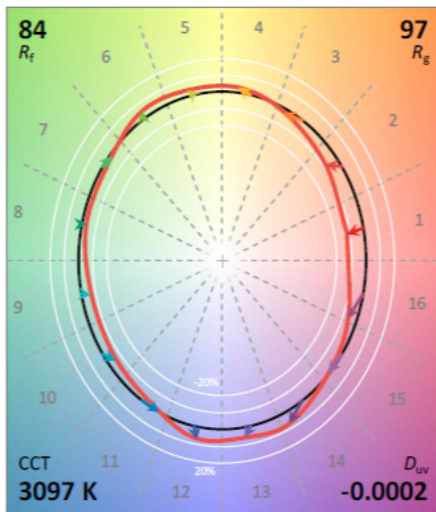

PERFORMANCE SPECIFICATIONS

Luminance Distribution Chart

**Initial Lumen Output:** 4113lm  
**BUG Rating:** B2-U3-G1  
**Ambient Operating Temp:** -40C to +40C

**Efficacy:** 116.8lm/W  
**Environmental Rating(s):** IP65  
**Certification Standards:** cUL Listed

## LED SPECIFICATIONS

### R Tables

<b>R1</b>	80
<b>R2</b>	90
<b>R3</b>	97
<b>R4</b>	80
<b>R5</b>	80
<b>R6</b>	87
<b>R7</b>	83
<b>R8</b>	58

<b>R9</b>	2
<b>R10</b>	77
<b>R11</b>	80
<b>R12</b>	70
<b>R13</b>	82
<b>R14</b>	99
<b>R15</b>	72
<b>Ra</b>	85

### TM-30

Source Type: LED  
 Rg: 97  
 Chromaticity: x=0.4299, y=0.4011

CRI: 82  
 L90: > 54000 hrs

Rf: 85  
 Colour Temperature: 3000K, 4000K,  
 5000K Field Selectable

Project:	
Location:	
Model#: BOL8RD4236SWCR-WRV-BK	Type:
Client:	Qty:
Prepared by:	Date: