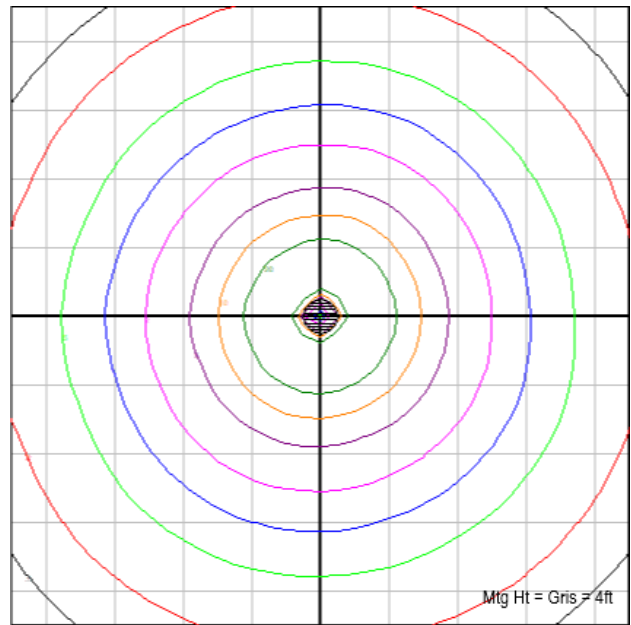

PERFORMANCE SPECIFICATIONS

Luminance Distribution Chart

**Initial Lumen Output:** 4113lm  
**BUG Rating:** B2-U3-G1  
**Ambient Operating Temp:** -40C to +40C

**Efficacy:** 116.8lm/W  
**Environmental Rating(s):** IP65  
**Certification Standards:** cUL Listed

Isolux Diagram

**Max Candela:** 1234.9cd (247.5H, 42V)  
**UL Classification:** Wet Location Listed

Project:	
Location:	
Model#: BOL8RD4236SWCR-WRV-BK	Type:
Client:	Qty:
Prepared by:	Date: