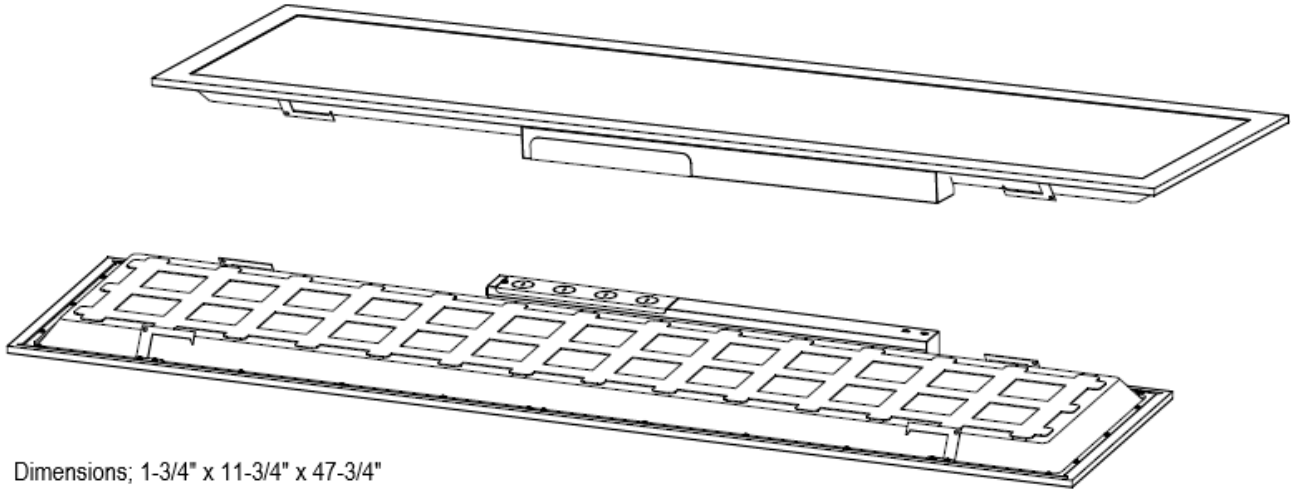

Project:	
Location:	
Model#: BLP1436SW-WRV-WH	Type:
Client:	Qty:
Prepared by:	Date:

LINE DRAWING

Line Drawings

Dimensions; 1-3/4" x 11-3/4" x 47-3/4"

SERIES ARCHITECTURE

Series Architecture

BLP - - - - -											
Part	Size		Wattage		CCT	Mounting		Voltage		Finish	
BLP	14	1x4ft	36	36W	SW	Selectable White (3500K,4000K,5000K)		Blank	Recessed T-Bar	WRV 120-347VAC	WH White
	22	2x2ft	50	50W							
	24	2x4ft									

1X4	25W	30W	36W
3500K	2765 lm	3318 lm	3982 lm
4000K	2869 lm	3443 lm	4131 lm
5000K	2754 lm	3305 lm	3966 lm

2X2	25W	30W	36W
3500K	2941 lm	3537 lm	4262 lm
4000K	3158 lm	3799 lm	4577 lm
5000K	3013 lm	3624 lm	4366 lm

2X4	40W	45W	50W
3500K	4637 lm	5217 lm	5797 lm
4000K	4960 lm	5580 lm	6200 lm
5000K	4825 lm	5428 lm	6032 lm