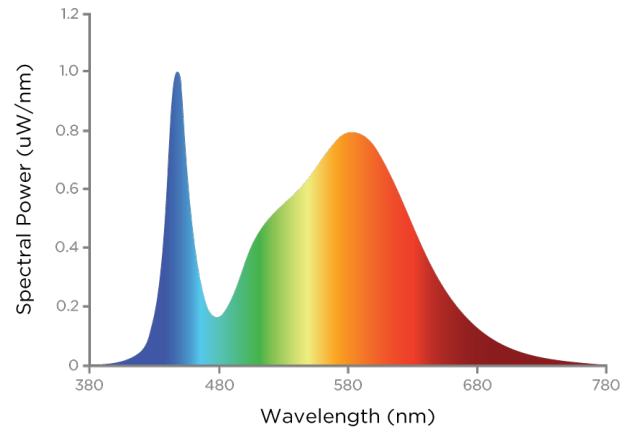

R9	19
R10	81
R11	84
R12	64
R13	87
R14	98
R15	80
Ra	85

SPD

TM-30

Source Type: LED
CRI: >80

Manufacturer: Samsung Electronics Co.,
Ltd.
L70: >60000 Hrs.

Part Number: SMD2835
Colour Temperature: 3500K, 4000K,
5000K Field Selectable