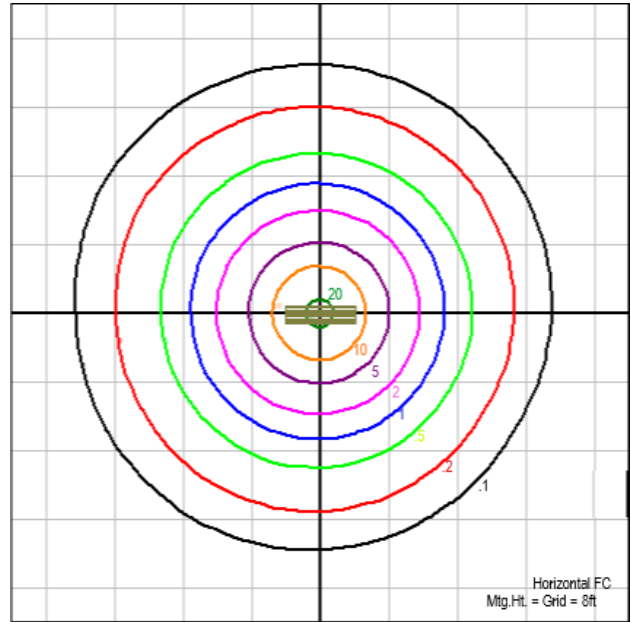

Project:	
Location:	
Model#: BLP1436SW-WRV-WH	Type:
Client:	Qty:
Prepared by:	Date:

SERIES SPECIFICATIONS

To supply TamLite's BLP Series of LED Back Lit Panel fixture as specified. The luminaire shall operate at 120-347Vac and provide for three levels of wattage selection. The frame shall be constructed of painted aluminium with a PMMA diffuser. LEDs shall be as specified Samsung Electronics SPMWHR LED chips, providing for three selectable CCT; 3500K, 4000K or 5000K. The luminaire shall be cETLus Listed as well as DLC Listed.

PERFORMANCE SPECIFICATIONS

Luminance Distribution Chart

Isolux Diagram

Zonal Lumen Summary

Zone	Lumens	Zone	Lumens	Zone	Lumens	Zone	Lumens	Zone	Lumens	Zone	Lumens
0-10	132.97	30-40	699.73	60-70	509.65	90-100	4.76	120-130	6.69	150-160	5.21
10-20	381.15	40-50	728.63	70-80	302.58	100-110	5.12	130-140	6.84	160-170	3.43
20-30	578.67	50-60	661.65	80-90	91.22	110-120	6.12	140-150	6.4	170-180	1.2