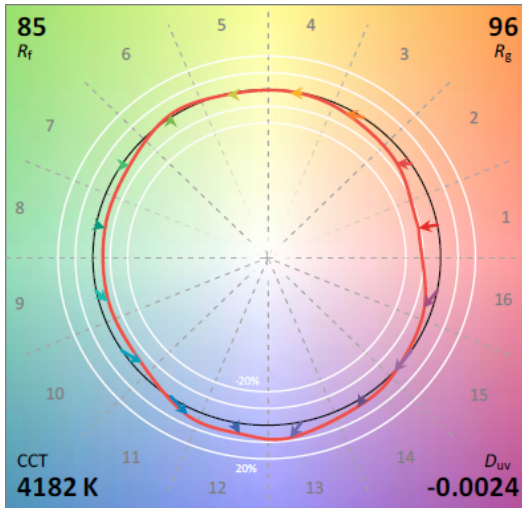

PERFORMANCE SPECIFICATIONS

Luminance Distribution Chart

Isolux Diagram

Zonal Lumen Summary

Zone	Lumens	Zone	Lumens	Zone	Lumens	Zone	Lumens	Zone	Lumens	Zone	Lumens
0-10	132.97	30-40	699.73	60-70	509.65	90-100	4.76	120-130	6.69	150-160	5.21
10-20	381.15	40-50	728.63	70-80	302.58	100-110	5.12	130-140	6.84	160-170	3.43
20-30	578.67	50-60	661.65	80-90	91.22	110-120	6.12	140-150	6.4	170-180	1.2

CBCP: 1413cd
Environmental Rating(s): IP20
Certification Standards: cETLus, DLC

Project:	
Location:	
Model#: BLP1436SW-WRV-WH	Type:
Client:	Qty:
Prepared by:	Date:

LED SPECIFICATIONS

R Tables

R1	85
R2	92
R3	96
R4	84
R5	85
R6	88
R7	86
R8	68

R9	19
R10	81
R11	84
R12	64
R13	87
R14	98
R15	80
Ra	85

SPD

TM-30

Source Type: LED
CRI: >80

Manufacturer: Samsung Electronics Co.,
Ltd.
L70: >60000 Hrs.

Part Number: SMD2835
Colour Temperature: 3500K, 4000K,
5000K Field Selectable