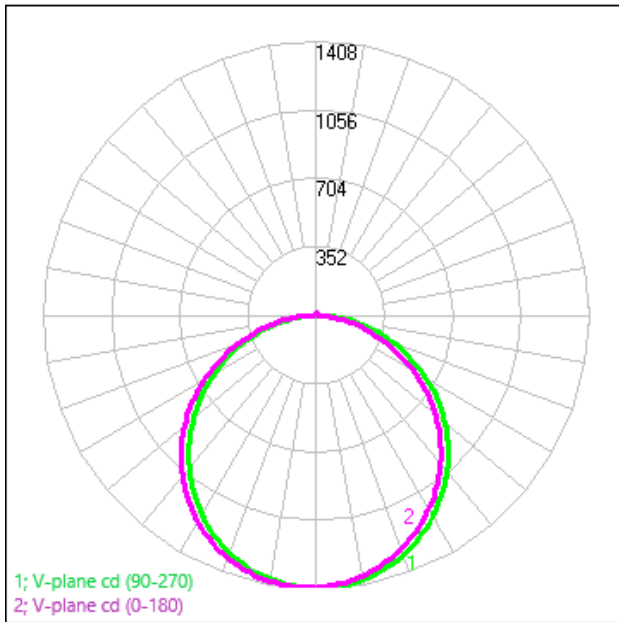

Project:	
Location:	
Model#: BLP1436SW-WRV-WH	Type:
Client:	Qty:
Prepared by:	Date:

SERIES SPECIFICATIONS

To supply TamLite's BLP Series of LED Back Lit Panel fixture as specified. The luminaire shall operate at 120-347Vac and provide for three levels of wattage selection. The frame shall be constructed of painted aluminium with a PMMA diffuser. LEDs shall be as specified Samsung Electronics SPMWHR LED chips, providing for three selectable CCT; 3500K, 4000K or 5000K. The luminaire shall be cETLus Listed as well as DLC Listed.

PERFORMANCE SPECIFICATIONS

Luminance Distribution Chart

Isolux Diagram

Zonal Lumen Summary

Zone	Lumens	Zone	Lumens	Zone	Lumens	Zone	Lumens	Zone	Lumens	Zone	Lumens
0-10	132.97	30-40	699.73	60-70	509.65	90-100	4.76	120-130	6.69	150-160	5.21
10-20	381.15	40-50	728.63	70-80	302.58	100-110	5.12	130-140	6.84	160-170	3.43
20-30	578.67	50-60	661.65	80-90	91.22	110-120	6.12	140-150	6.4	170-180	1.2

Project:	
Location:	
Model#: BLP1436SW-WRV-WH	Type:
Client:	Qty:
Prepared by:	Date:

LINE DRAWING

Line Drawings

Dimensions; 1-3/4" x 11-3/4" x 47-3/4"

SERIES ARCHITECTURE

Series Architecture

BLP - - - - -											
Part	Size		Wattage		CCT	Mounting		Voltage		Finish	
BLP	14	1x4ft	36	36W	SW	Selectable White (3500K,4000K,5000K)		Blank	Recessed T-Bar	WRV 120-347VAC	WH White
	22	2x2ft	50	50W							
	24	2x4ft									