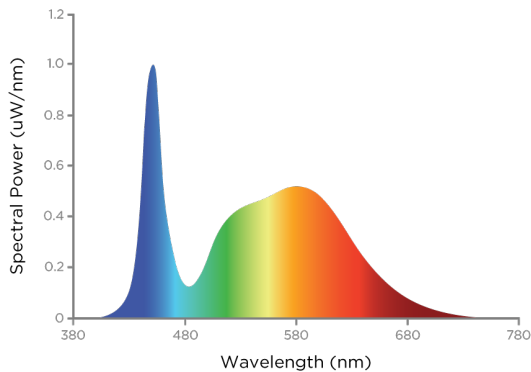

Project:	
Location:	
Model#: TLDK205K-120-YL	Type:
Client:	Qty:
Prepared by:	Date:

SERIES SPECIFICATIONS

To supply TamLite TLDK Series of LED Dock light Fixture as specified. The luminaire shall operate at 120Vac only. The housing shall be constructed of powder coated die-cast aluminum with a tempered glass lens. All parts shall be corrosion resistant. The LEDs shall be supplied with the luminaire. The fixture shall be c-UL-us approved.

PERFORMANCE SPECIFICATIONS

Initial Lumen Output: 1800lm	Efficacy: 91.36lm/W	CBCP: 11280cd
Beam Angle: 16 deg	Luminaire Type: Direct	Environmental Rating(s): IP65
UL Classification: Wet location Listed	Ambient Operating Temp: -25C to +40C	Certification Standards: UL Safety US-CA
CCN Number: IFA07.E470484	Limited Product Warranty: 5 Year(s)	

LED SPECIFICATIONS

SPD

Source Type: LED	Manufacturer: LUMENS??	Part Number: COB
L70: 36000 Hrs	Colour Temperature: 5000K	Chromaticity: x=0.3439 y=0.3543

Project:	
Location:	
Model#: TLDK205K-120-YL	Type:
Client:	Qty:
Prepared by:	Date:

PHYSICAL SPECIFICATIONS

Finish Colour: Yellow
Mounting: Surface
Lens Type: Clear Lens

Finish Type: Textured powder coat over chromate conversion coat
Housing Material: Die-cast Aluminium
Reflector Material: Specular Aluminium