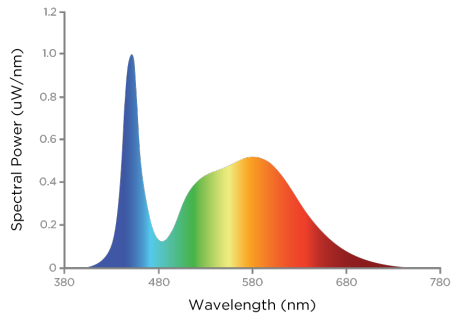

Project:	
Location:	
Model#: WPX120SW-WRV-BZ	Type:
Client:	Qty:
Prepared by:	Date:

LED SPECIFICATIONS

SPD