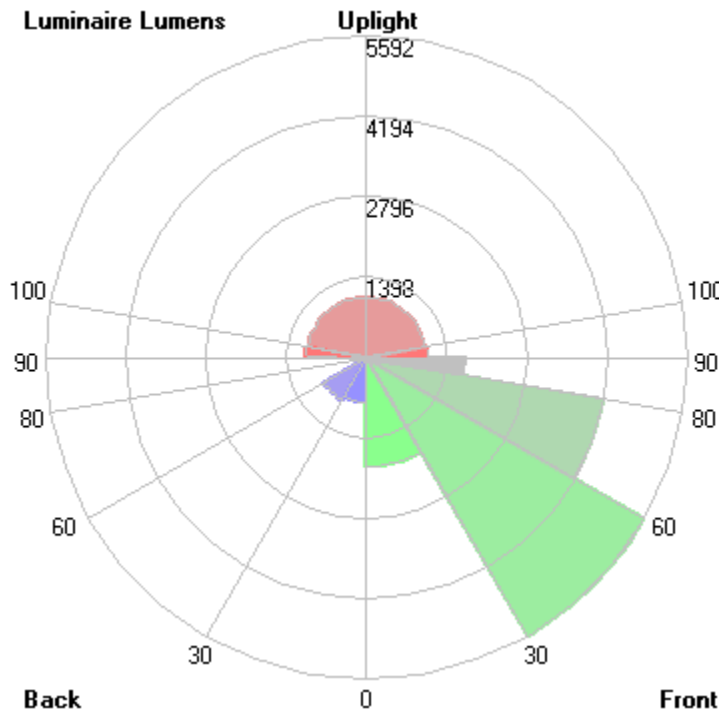

## PERFORMANCE SPECIFICATIONS

Luminance Distribution Chart

Isolux Diagram

Project:	
Location:	
Model#: WPX120SW-WRV-BZ	Type:
Client:	Qty:
Prepared by:	Date:

**BUG Graph**

**Lum. Classification System (LCS)**

LCS Zone	Lumens	%Lum
FL (0-30)	1904.1	10.9
FM (30-60)	5592.5	32.2
FH (60-80)	4190.6	24.1
FVH (80-90)	1719.9	9.9
BL (0-30)	785.9	4.5
BM (30-60)	850.0	4.9
BH (60-80)	212.1	1.2
BVH (80-90)	37.5	0.2
UL (90-100)	1063.0	6.1
UH (100-180)	1038.2	6.0
<b>Total</b>	<b>17393.8</b>	<b>100.0</b>
<b>BUG Rating</b>	<b>B2-U5-G5</b>	

**Initial Lumen Output:** 17809lm  
**Luminaire Type:** Wall Pack Non-Cut-off  
**Ambient Operating Temp:** -40C to +55C  
**Limited Product Warranty:** 5 Year(s)

**Efficacy:** 144.35lm/W  
**Environmental Rating(s):** IP65  
**Certification Standards:** UL Safety US-CA  
 , DLC Premium

### TM-30

**Source Type:** LED  
**CRI:** > 80  
**L70:** >54000 Hrs.  
**Chromaticity:**  $x=0.344$   $y=0.3582$

**Manufacturer:** LUMILEDS®  
**Rf:** 83  
**L90:** >51,000 hrs.  
**Duv:** 0.0036

**Part Number:** L128 Series  
**Rg:** 94  
**Colour Temperature:** 5000K