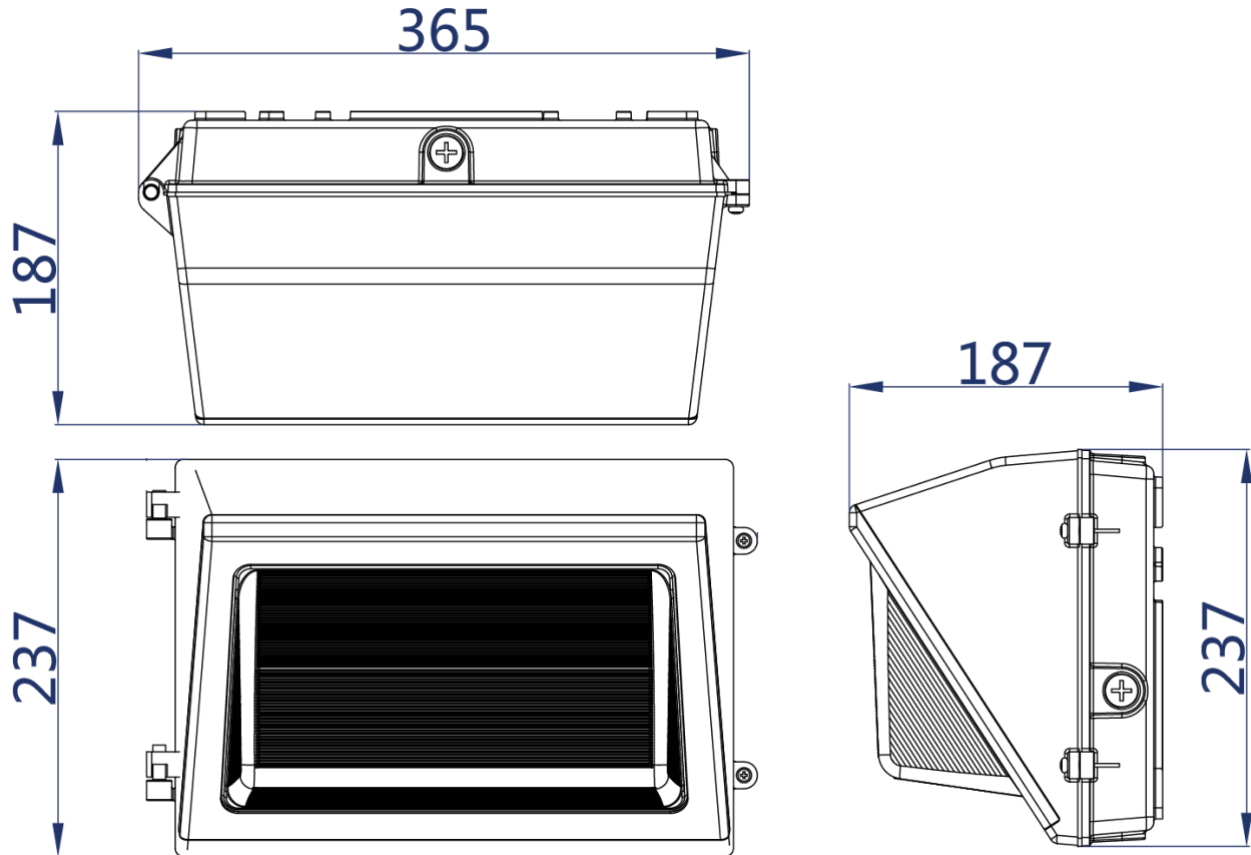

Project:	
Location:	
Model#: WPX120SW-WRV-BZ	Type:
Client:	Qty:
Prepared by:	Date:

LINE DRAWING

Line Drawings