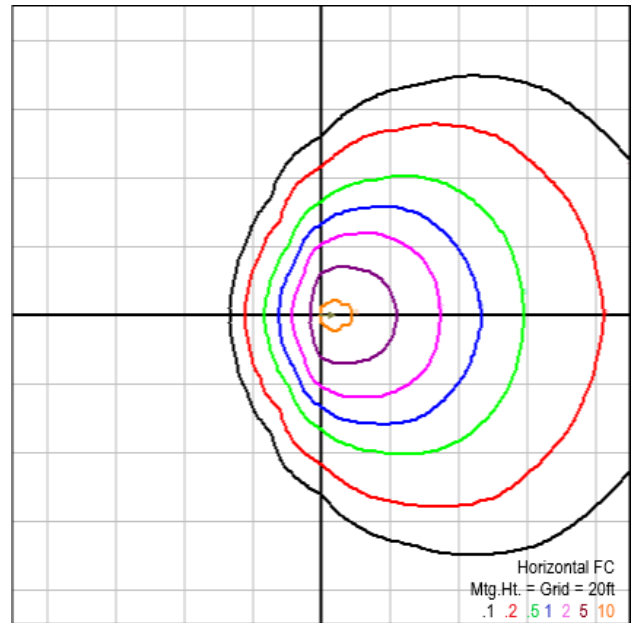

## PERFORMANCE SPECIFICATIONS

Luminance Distribution Chart

Isolux Diagram

Project:	
Location:	
Model#: WPX120SW-WRV-BZ	Type:
Client:	Qty:
Prepared by:	Date:

**BUG Graph**

**Lum. Classification System (LCS)**