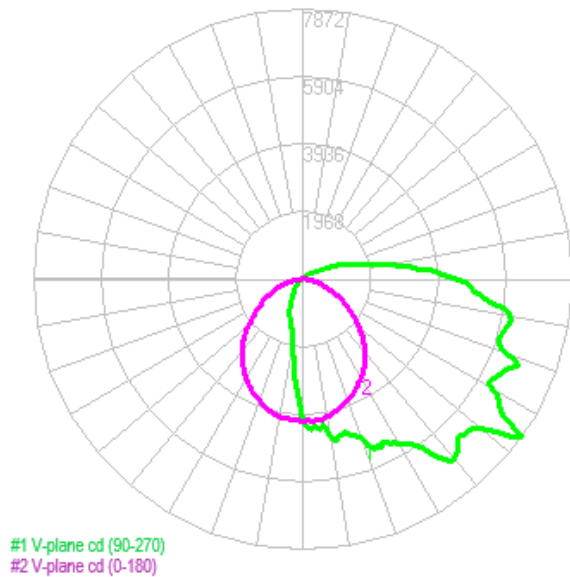

## PERFORMANCE SPECIFICATIONS

Luminance Distribution Chart

Isolux Diagram

Project:	
Location:	
Model#: WPX120SW-WRV-BZ	Type:
Client:	Qty:
Prepared by:	Date:

**BUG Graph**

**Lum. Classification System (LCS)**