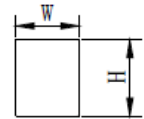

LINE DRAWING

Line Drawings