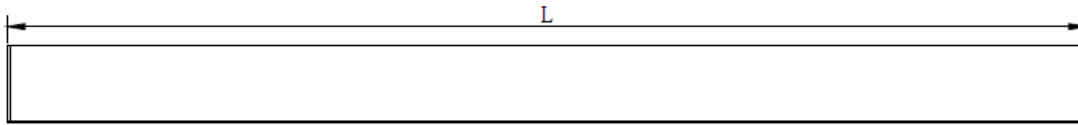

ELECTRICAL SPECIFICATIONS

Dimming: 0-10Vdc, (0% Min Light Level)

PHYSICAL SPECIFICATIONS

Finish Colour: White

Wiring: Internal, L, N, G and 0-10Vdc wires

SHIPPING INFORMATION

OrderingCode(s): PET-C10

Box Quantity: 1

Project:	
Location:	
Model#: PET-C10-WH	Type:
Client:	Qty:
Prepared by:	Date:

LINE DRAWING

Line Drawings

Project:	
Location:	
Model#: PET-C10-WH	Type:
Client:	Qty:
Prepared by:	Date:

SERIES ARCHITECTURE

Series Architecture