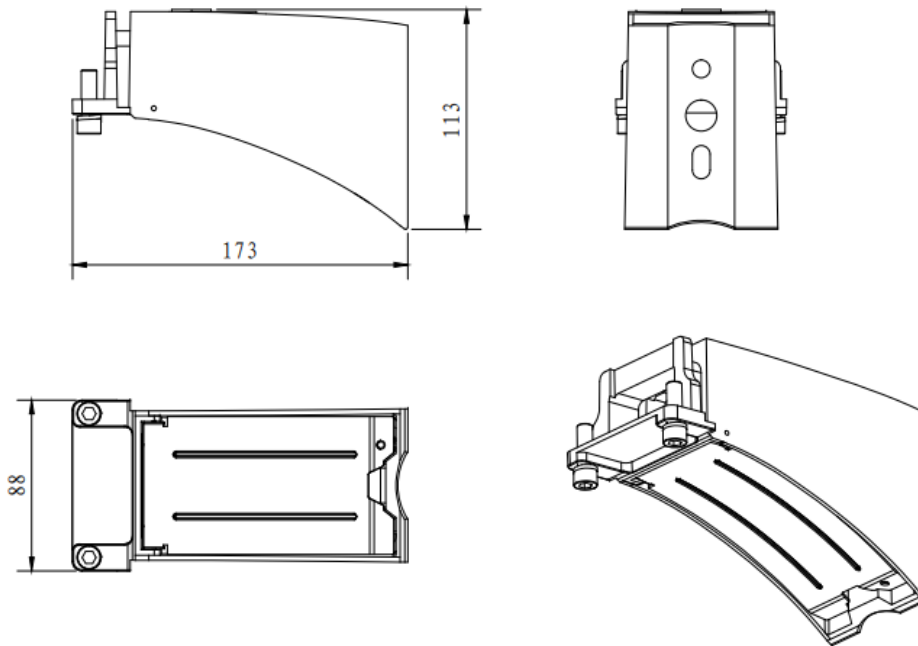

Project:	
Location:	
Model#: FLX-PA-BZ	Type:
Client:	Qty:
Prepared by:	Date:

**SERIES SPECIFICATIONS**

To supply Tam-lite's FLX Series square pole arm adapter for the FLX series flood lights. The fitting shall be constructed of powder-coated die-cast Aluminium with stainless steel hardware. Universal fit to all wattages of FLX series floodlights.

**Box Quantity:** 1

**Box Weight:** 1 kg

Project:	
Location:	
Model#: FLX-PA-BZ	Type:
Client:	Qty:
Prepared by:	Date:

LINE DRAWING

Line Drawings

Fitting ordered and shipped separately from fixture