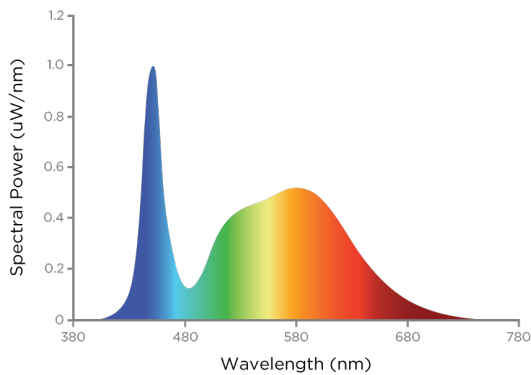

## PERFORMANCE SPECIFICATIONS

**Initial Lumen Output:** 1080lm  
**Environmental Rating(s):** IP65  
**Certification Standards:** UL Safety US-CA

**Efficacy:** 90lm/W  
**UL Classification:** Wet Location Listed  
**CCN Number:** IFA07.E470484

### SPD

**Source Type:** LED  
**L70:** 36000 Hrs.  
**Duv:** 0.0018

**Part Number:** COB  
**Colour Temperature:** 5000K

**CRI:** >80  
**Chromaticity:** x=0.3439 y=0.3543

<b>Project:</b>	
<b>Location:</b>	
<b>Model#:</b> CVP125KB-UNV-SV	<b>Type:</b>
<b>Client:</b>	<b>Qty:</b>
<b>Prepared by:</b>	<b>Date:</b>