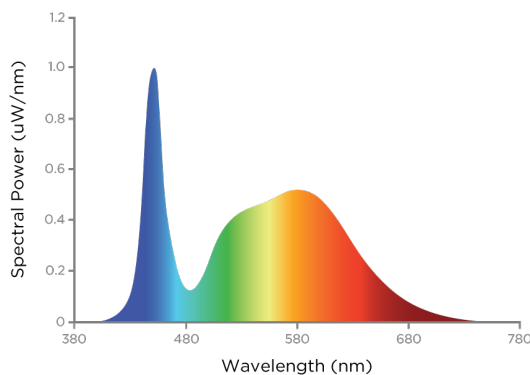

## PERFORMANCE SPECIFICATIONS

**Initial Lumen Output:** 1080lm  
**Environmental Rating(s):** IP65  
**Certification Standards:** UL Safety US-CA

**Efficacy:** 90lm/W  
**UL Classification:** Wet Location Listed  
**CCN Number:** IFA07.E470484

### SPD

**Source Type:** LED  
**L70:** 36000 Hrs.  
**Duv:** 0.0018

**Part Number:** COB  
**Colour Temperature:** 5000K

**CRI:** >80  
**Chromaticity:** x=0.3439 y=0.3543

<b>Project:</b>	
<b>Location:</b>	
<b>Model#:</b> CVP125KP-UNV-SV	<b>Type:</b>
<b>Client:</b>	<b>Qty:</b>
<b>Prepared by:</b>	<b>Date:</b>