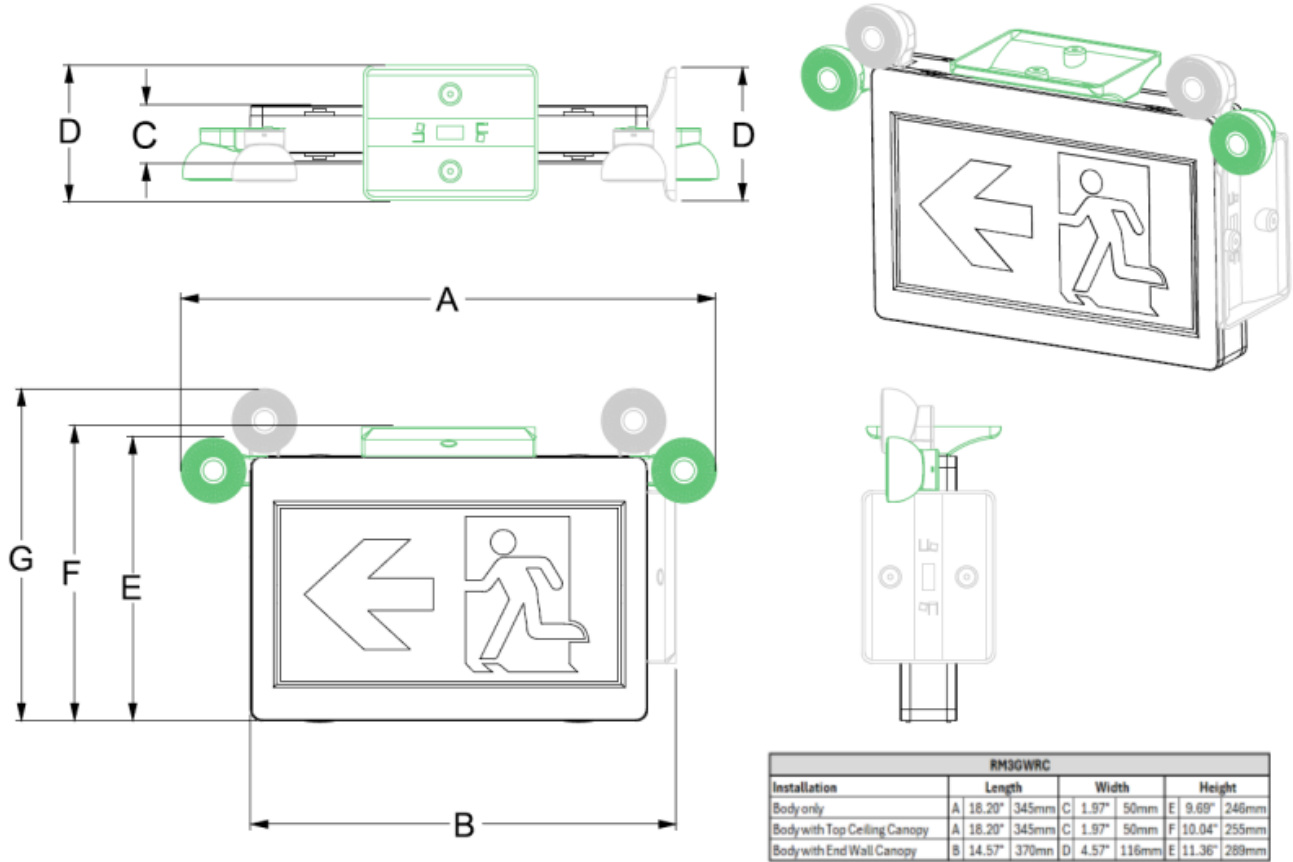

Project:	
Location:	
Model#: RMC3GWRC	Type:
Client:	Qty:
Prepared by:	Date:

**SERIES SPECIFICATIONS**

The RMC3GWRC Is a thermoplastic running man LED exit combo which offers a modern look with remote capability as well as long lamp life, energy efficiency, and uniform illumination; all components feature a snap-fit construction for speed and ease of installation. Field installed heads and mounting canopy are included within the fixture. The unit also comes with a LED indicator for charge rate, "ON" and a push to test switch

**Finish Colour:** White  
**Lens Material:** Polycarbonate

**Mounting:** Back, Top or side mount.  
Canopy included  
**Weight:** 1.82 kg

**Housing Material:** ABS

SHIPPING INFORMATION

**OrderingCode(s):** 0627-8574  
RMC3GWRC LED RM PLASTIC COMBO 2  
HEAD RC 120/347V  
**Carton Quantity:** 6

**Box Quantity:** 1  
**Carton Dimensions (I-W-H):** 410 x 370 x  
255 mm / 0.3 x 0 x 410 inches

**Box Dimensions (L-W-H):** 356 x 254 x 76  
mm / 14 x 10 x 3 inches  
**Carton Weight:** 012.3 Kg

Project:	
Location:	
Model#: RMC3GWRC	Type:
Client:	Qty:
Prepared by:	Date:

LINE DRAWING

Line Drawings

RMC3GWRC			
Installation	Length	Width	Height
Body only	A 18.20" 345mm	C 1.97" 50mm	E 9.69" 246mm
Body with Top Ceiling Canopy	A 18.20" 345mm	C 1.97" 50mm	F 10.04" 255mm
Body with End Wall Canopy	B 14.57" 370mm	D 4.57" 116mm	E 11.36" 289mm