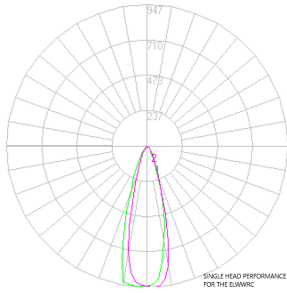

## SERIES SPECIFICATIONS

The ELWWRC is a wet location emergency light designed to illuminate the path of egress in environments where this fixture may be in contact with water. This includes two(2) adjustable heads rated at 300 lumens per head.

### Luminaire Distribution Chart

**Initial Lumen Output:** 2 X 300 lm  
**Environmental Rating(s):** Wet location (0°C to 50°C)  
**Limited Product Warranty:** 2 years for battery 3 years for fixture

**Beam Angle:** 28.5°  
**Ambient Operating Temp:** 0°C to 50°C / 32°F to +122°F