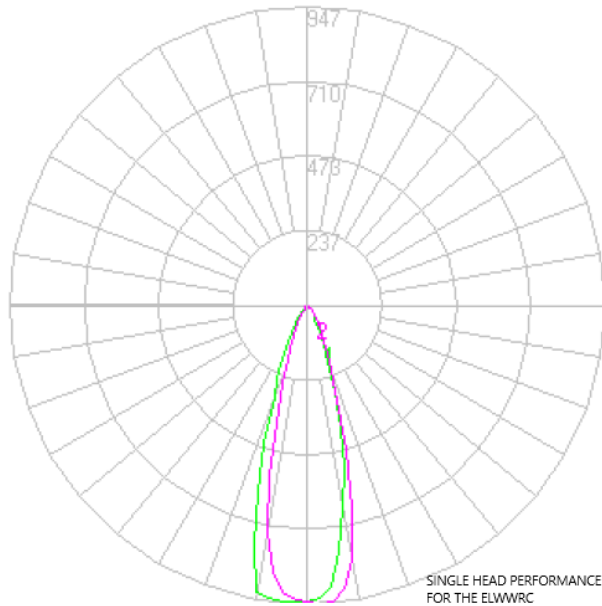

## SERIES SPECIFICATIONS

The ELWWRC is a wet location emergency light designed to illuminate the path of egress in environments where this fixture may be in contact with water. This includes two(2) adjustable heads rated at 300 lumens per head.

## PERFORMANCE SPECIFICATIONS

### Luminaire Distribution Chart

**Initial Lumen Output:** 2 X 300 lm  
**Environmental Rating(s):** Wet location (0°C to 50°C)  
**Limited Product Warranty:** 2 years for battery 3 years for fixture

**Beam Angle:** 28.5°  
**Ambient Operating Temp:** 0°C to 50°C / 32°F to +122°F