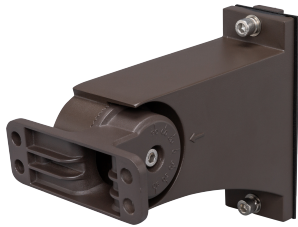

Project:	
Location:	
Model#: AL-APM-BZ	Type:
Client:	Qty:
Prepared by:	Date:

SERIES SPECIFICATIONS

AL-APM-BZ Adjustable Round/Square Pole Mount

ELECTRICAL SPECIFICATIONS

Max On-Delay: 1S

PHYSICAL SPECIFICATIONS

Finish Colour: Bronze (RAL-8019)  
EPA: .

Finish Type: Powder Coat

Weight: .

SHIPPING INFORMATION

OrderingCode(s): 0627-8703 AL-APM-BZ  
ADJ RND/SQR POLE MOUNT FOR AL  
SERIES

Box Quantity: 1

Box Dimensions (L-W-H): 660 x 405 x 35  
mm / 26 x 15.9 x 1.4 inches